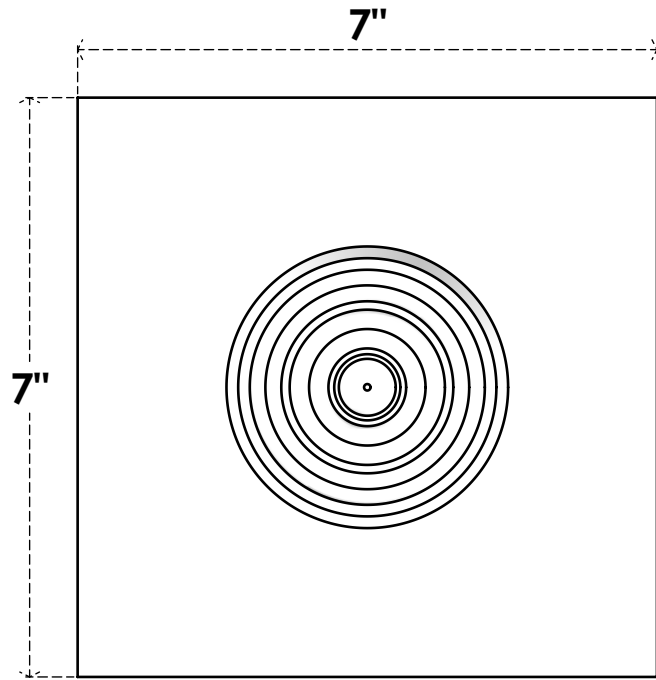

# ROSP070X070X050SDG02

7"W X 7"H X 1/2"P STANDARD SEDGWICK BULLSEYE ROSETTE WITH SQUARE EDGE, ARCHITECTURAL GRADE PVC

**FRONT**

**SIDE**

EKENA MILLWORK  
2300 WEST MAIN ST.  
CLARKSVILLE, TX 75426  
TOLL FREE: 866-607-0453  
WWW.EKENAMILLWORK.COM