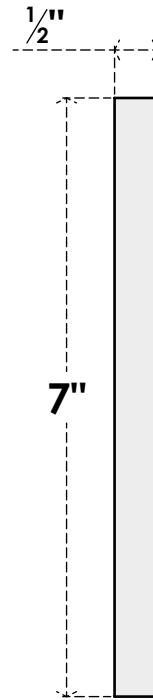

# ROSP070X070X050SDG02

7"W X 7"H X 1/2"P STANDARD SEDGWICK BULLSEYE ROSETTE WITH SQUARE EDGE, ARCHITECTURAL GRADE PVC

**FRONT**

**SIDE**

EKENA MILLWORK  
2300 WEST MAIN ST.  
CLARKSVILLE, TX 75426  
TOLL FREE: 866-607-0453  
WWW.EKENAMILLWORK.COM

**NOTES**

1. INSTALLATION TO BE COMPLETED IN ACCORDANCE WITH MANUFACTURER'S SPECIFICATIONS.
2. DRAWING MAY NOT BE TO SCALE
3. THIS DRAWING IS INTENDED FOR DESIGN AND PLANNING PURPOSES ONLY.
4. ALL INFORMATION CONTAINED HEREIN WAS CURRENT AT THE TIME OF DEVELOPMENT BUT MUST BE REVIEWED AND APPROVED BY THE PRODUCT MANUFACTURER TO BE CONSIDERED ACCURATE.
5. ARCHITECTURAL GRADE PVC PRODUCTS ARE MADE FROM EXPANDED CELLULAR PVC AND COME NATURALLY WHITE BUT MAY BE PAINTED